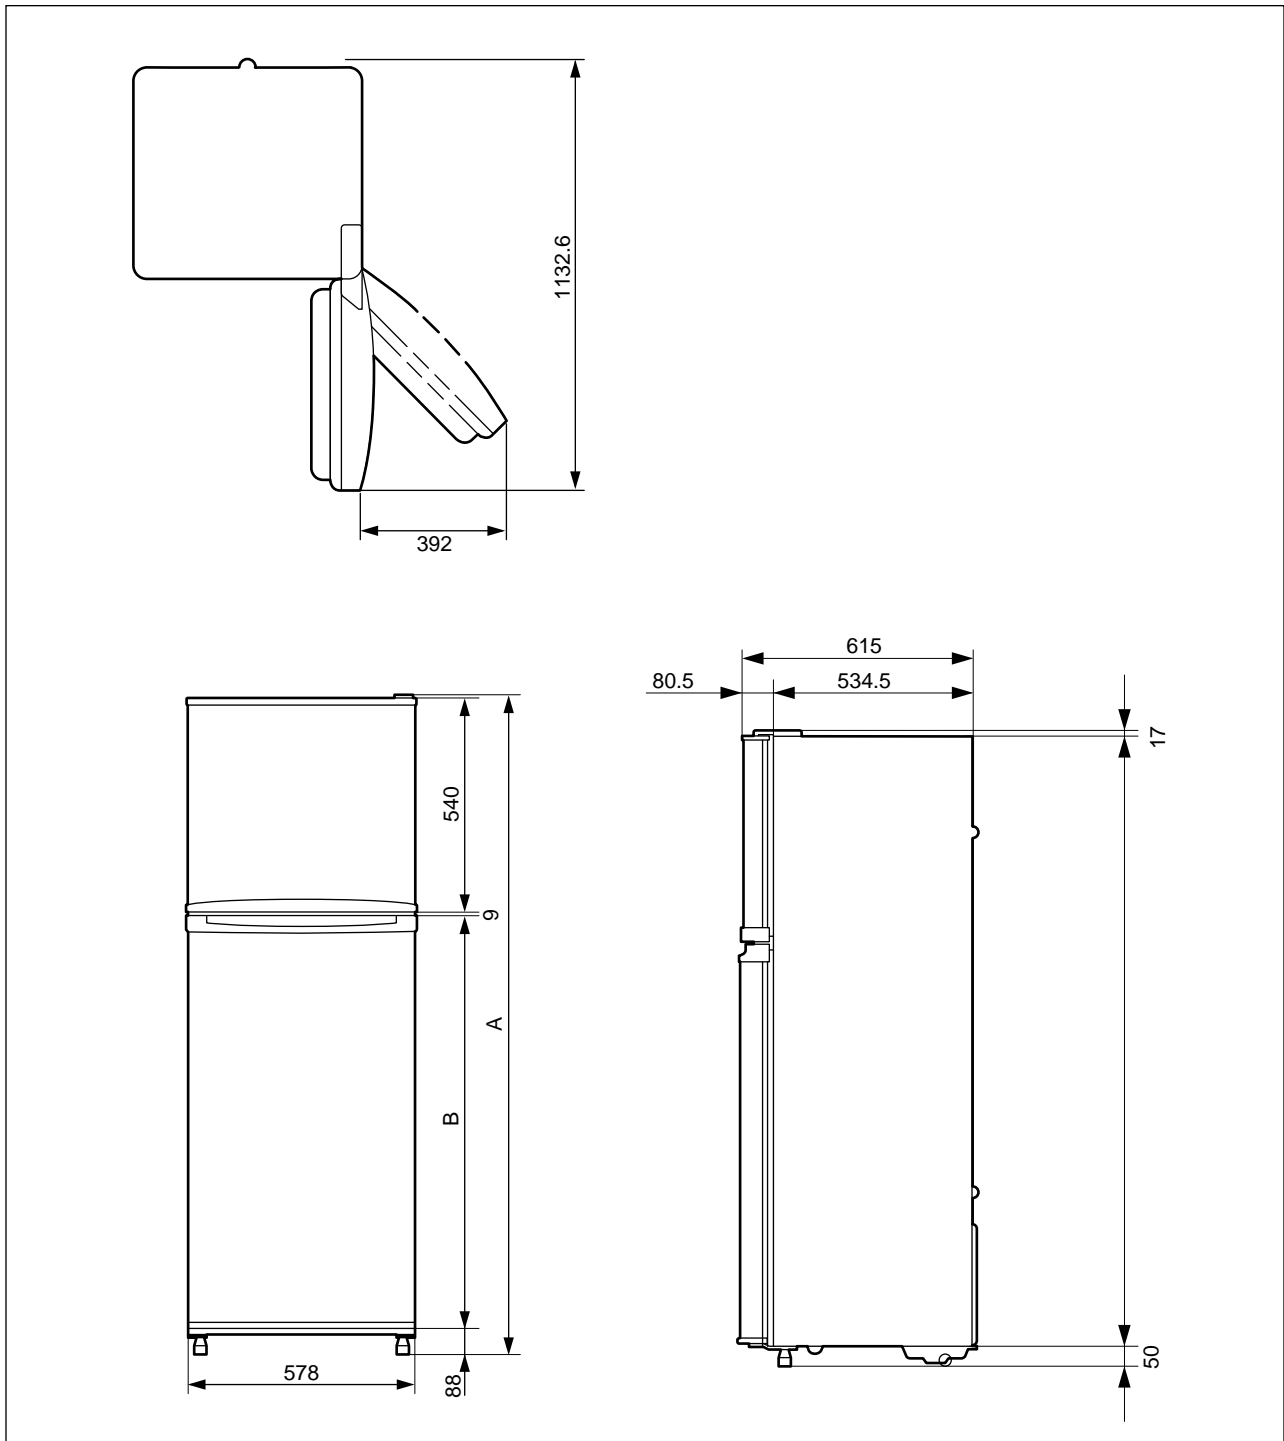

4. Product Dimension

MODEL	A	B	Remark
SR-32/33	1669	1049	
SR-28/29	1544	924	